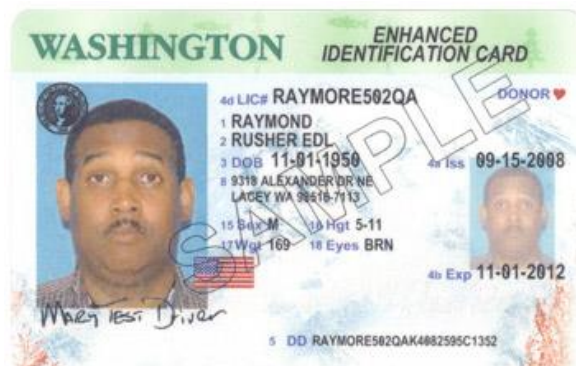

Washington State Licenses and ID's

New Starting 2017

Until Expired

Driver License

Enhanced Driver License

MINORS Driver License

Washington State Licenses and ID's

New Starting 2017

Until Expired

ID Cards

Enhanced ID Cards

Minors Enhanced ID Cards