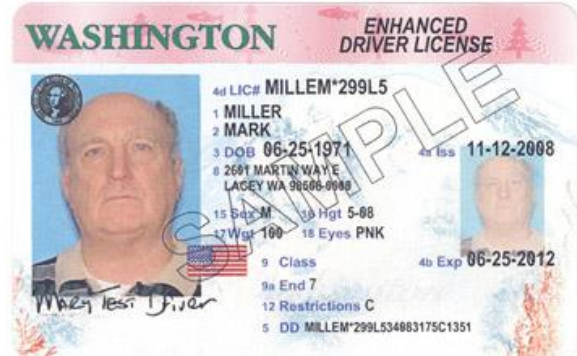

Washington State Licenses and ID's

New Starting 2017

Until Expired

Driver License

Enhanced Driver License

MINORS Driver License

Washington State Licenses and ID's

New Starting 2017

Until Expired

ID Cards

Enhanced ID Cards

Minors Enhanced ID Cards