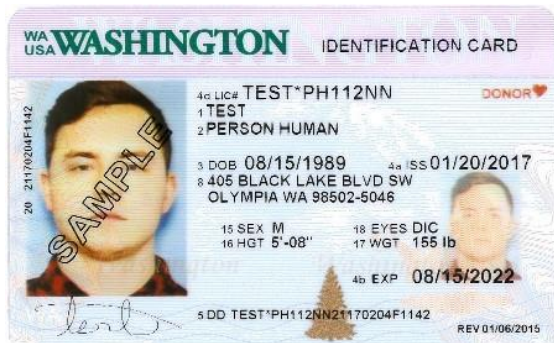

Washington State Licenses and ID's

New Starting 2017

Until Expired

Driver License

Enhanced Driver License

MINORS Driver License

Washington State Licenses and ID's

New Starting 2017

Until Expired

ID Cards

Enhanced ID Cards

Minors Enhanced ID Cards