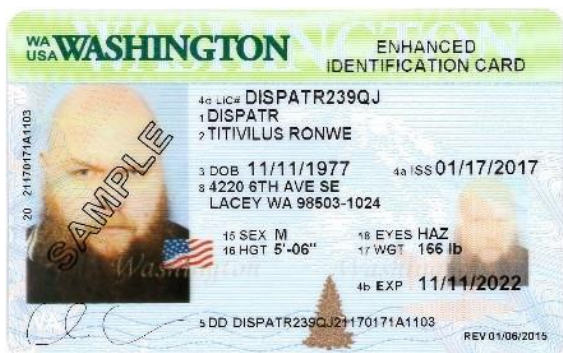

Washington State Licenses and ID's

New Starting 2017

Until Expired

Driver License

Enhanced Driver License

MINORS Driver License

Washington State Licenses and ID's

New Starting 2017

Until Expired

ID Cards

Enhanced ID Cards

Minors Enhanced ID Cards